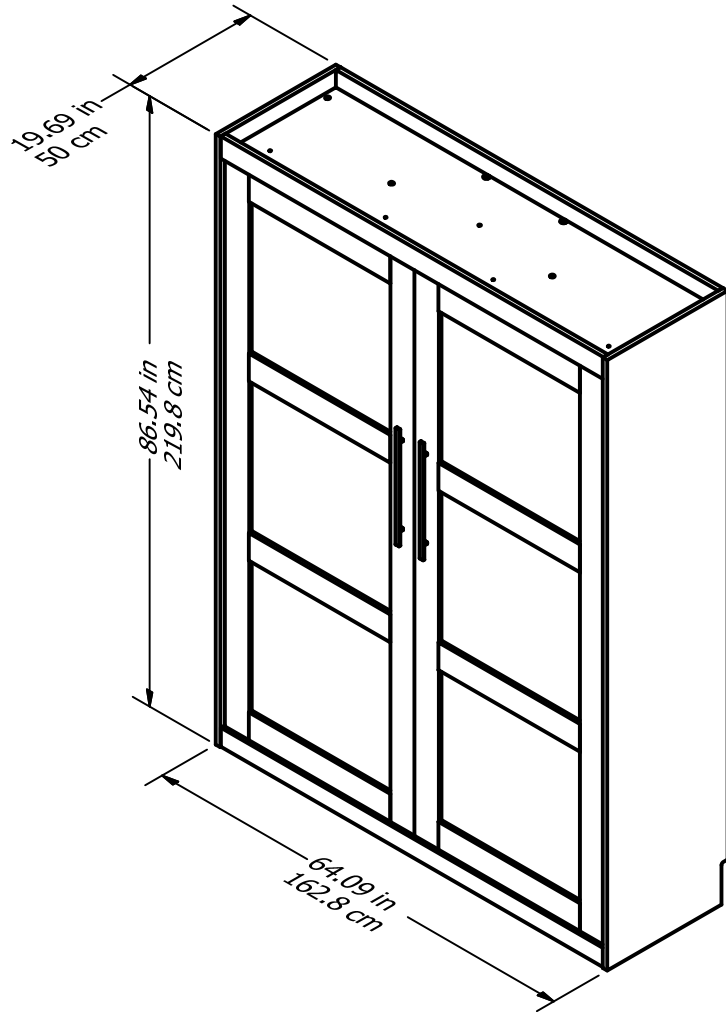

8766

Wood Breakdown:  
PB 52% & 3% MDF  
Total storage: 54.65 cubic feet

Overall Product Size:  
64.09 in. W x 19.69 in. D x 86.54 in. H  
162.8 cm W x 50 cm D x 219.8 cm H

QUEEN SIZE MATTRESS

- \* up to 10" thick
- \* max weight 70 lbs (31.8 kgs)
- \* min weight 35 lbs (15.9 kgs)

600 lbs  
(272 kgs)  
plus mattress weight

Maximum Weight Capacities  
Unit Weight: 357lbs. (161.93kg)