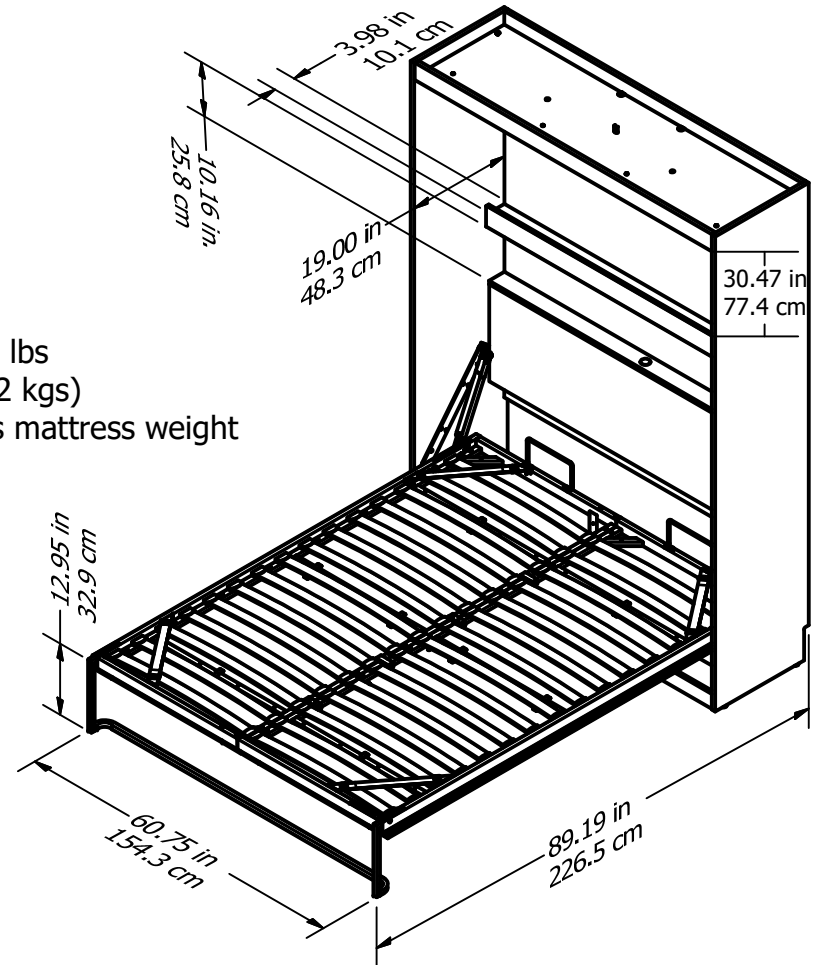

8766

Wood Breakdown:  
PB 52% & 3% MDF  
Total storage: 54.65 cubic feet

Overall Product Size:  
64.09 in. W x 19.69 in. D x 86.54 in. H  
162.8 cm W x 50 cm D x 219.8 cm H

QUEEN SIZE MATTRESS

- \* up to 10" thick
- \* max weight 70 lbs (31.8 kgs)
- \* min weight 35 lbs (15.9 kgs)

600 lbs  
(272 kgs)  
plus mattress weight

Maximum Weight Capacities  
Unit Weight: 357lbs. (161.93kg)